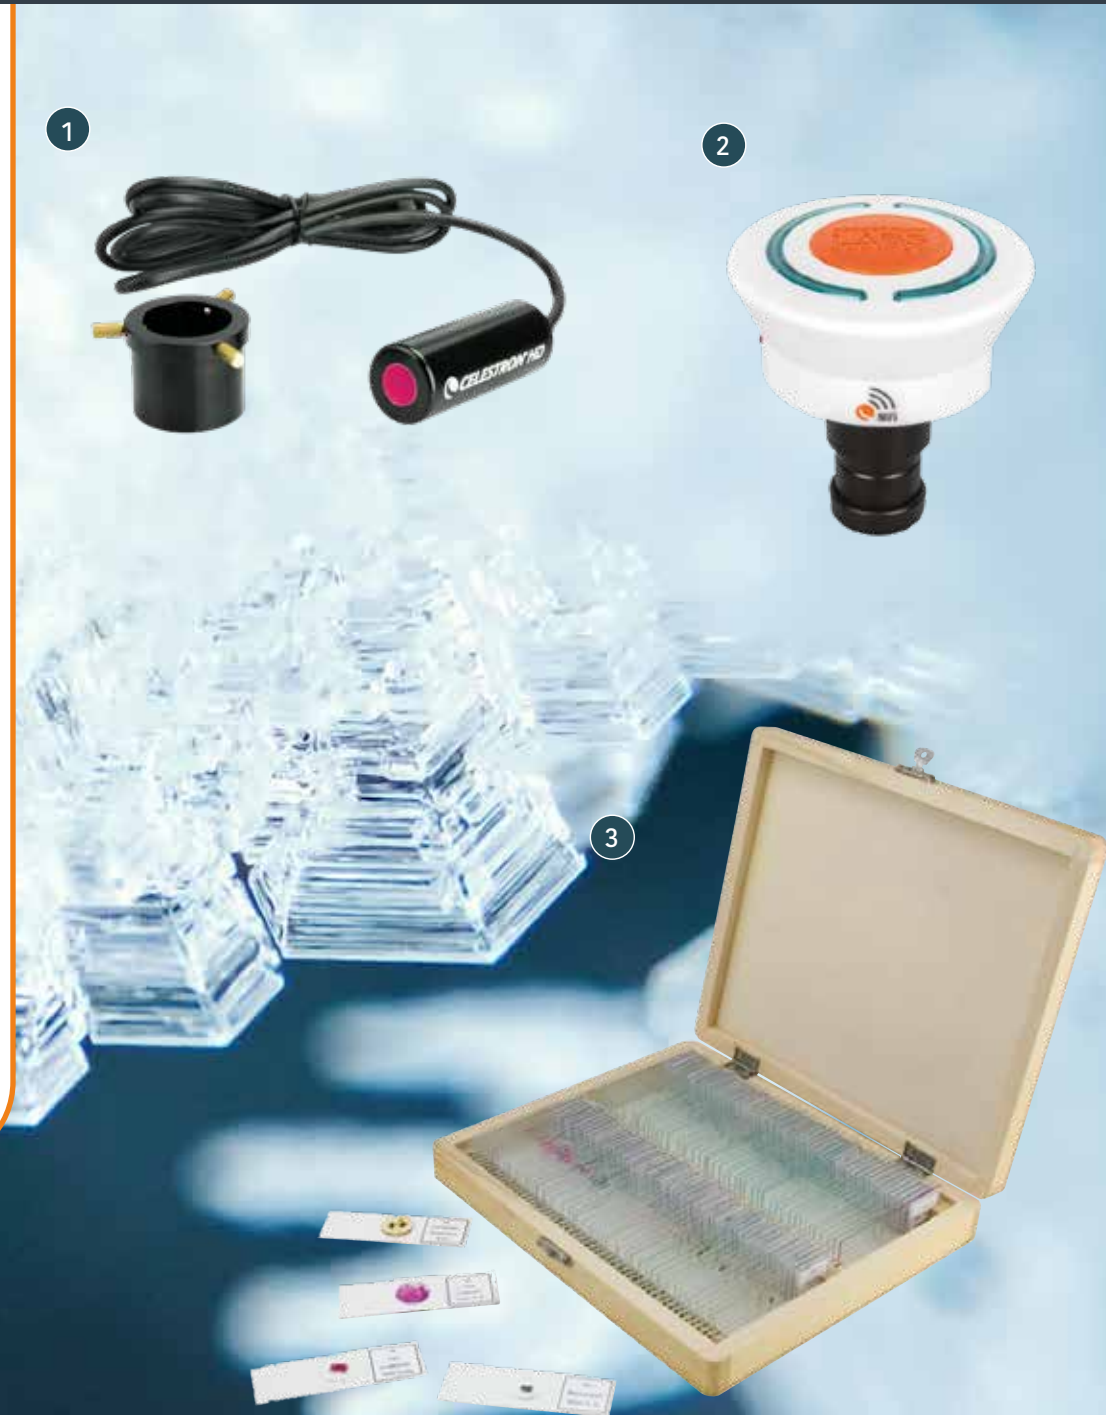

- + Simple, rugged aluminium housed 5MP CMOS sensor
- + Replaces the eyepiece on your microscope, turning your traditional microscope, with 23mm or 30mm eyepieces, digital
- + Takes high res still images & 30fps video*
- + USB powered - Connects to your personal computer via open USB port
- + Robust software with new features like measurement, calibration, note taking and 'comparison' featuring comparing 2 live streams

2 LABS DIGITAL- WI-FI MICRO IMAGER

The new Wi-Fi digital microscope imager is equipped with a 2MP sensor and built in Wi-Fi allowing for wireless observation and capturing of still images and video to a smartphone or tablet. Both are compatible with iOS and Android devices.

- + Universal imager works with most optical microscopes
- + 2MP sensor
- + Built in Wi-Fi module
- + Celestron Labs Digital app supports Android and iOS smart devices
- + Rechargeable 100 mAh Lithium-ion battery
- + 3 hours of continuous viewing on a full charge
- + USB-C cable for charging
- + 30mm adapter for stereo microscopes
- + Calibration slide

3 PREPARED SLIDE BOX

Our prepared slide kits will provide hours of enjoyment and discovery. Each prepared glass slide includes an insect, plant, or animal specimen, along with a descriptive label. Your slides are protected in a sturdy wooden box to keep them safe and organized. Available in 25 or 100 pieces.

ITEM CODE	MODEL	SRP INC. VAT
44422-CGL	Digital Microscope Imager HD 5MP	£159.99
44429-CGL	LABS Digital- Wi-Fi Micro Imager	£159.99
44412-CGL	Prepared Slides - 100 piece box	£39.99
44410-CGL	Prepared Slides - 25 piece box	£109.99