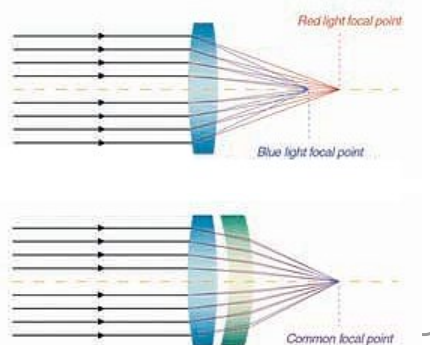

Objective Lens Diameter: 70mm

Telescope Focal Length: 900mm (f/12.8)

Eyepieces Supplied (1.25"): 10mm & 25mm

x2 Barlow Lens

Red Dot Finder

1.25"/31.7mm Star Diagonal

Multi-Coated Objective Lens

EQ1 Equatorial Mount

Aluminium Tripod with Accessory Tray

Tube material: Aluminium

36% more Light Gathering than 60mm

AIR-SPACED TWO-ELEMENT ACHROMATIC REFRACTORS

An ordinary single lens brings different wavelengths of light to different focal points

All Sky-Watcher Refractors are built with air-spaced two-element lenses, which reduce chromatic aberration more than standard doublet lenses.

[\[Back To Top \]](#)

[HOME](#) | [PRIVACY & COOKIE POLICY](#) | [TERMS & CONDITIONS](#) | [ABOUT](#) | [FIND A DEALER](#) | [PRICE LISTS](#) | [SUPPORT](#) | [LINKS](#) | [CONTACT](#)